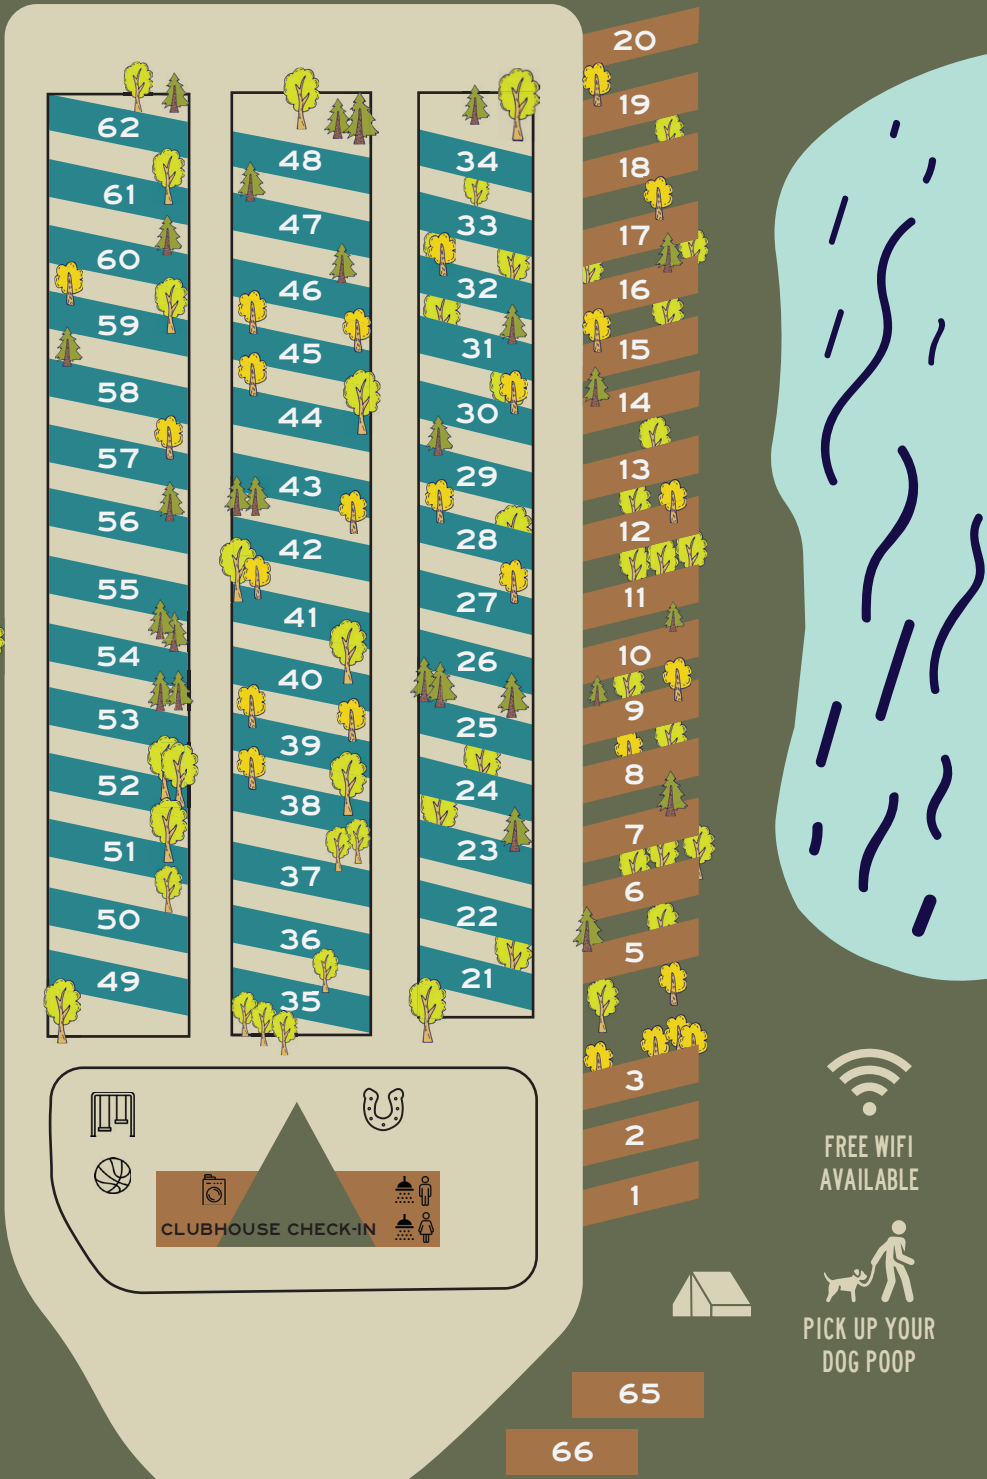

OUACHITA

ESTD

RV PARK
MONROE, LA

1978

A Streamside™ Park

SPEED
LIMIT

5
MPH

INFO

AMENITIES

- 50/30 AMP
- WATER AND SEWER CONNECTIONS
- PULL THRU
- BACK-INS
- SECURITY MONITOR
- RESTROOMS AND SHOWERS
- CLUB HOUSE WITH POOL TABLE
- FREE COFFEE
- PLAYGROUND
- LAUNDRY ROOM
- FREE WIFI
- HORSESHOES
- DOG WASH
- DOG PARK
- TENT SITE

SATELLITE COORD

	DISH	DTV
ELEVATION	44"	51"
AZIMUTH	214"	193"
SKEW	121"	
GPS SETTING	N 32° W 92°	N 29.4° W 1.9°

LEGEND

- FULL HOOKUP 30/50 AMP PULL-THROUGH
- FULL HOOKUP 30/50 AMP BACK-IN
- RESTROOMS
- SHOWER
- LAUNDRY
- DUMP STATION
- TRASH
- FREE WIFI AVAILABLE
- PICK UP YOUR DOG POOP